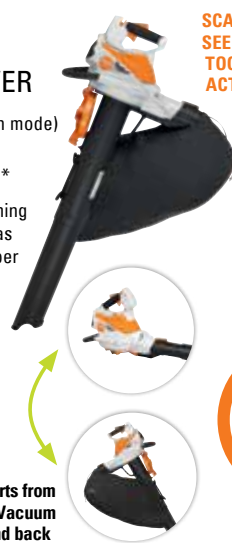

\$735 **\$445**
KIT PRICE TOOL ONLY

Kit includes tool,
AK 20 Battery and
AL 101 Charger

Easily converts from
a Blower to Vacuum
Shredder and back

SCAN TO
SEE THIS
TOOL IN
ACTION

SHA 56 TOOL

SAVE \$195

RMA 339 BATTERY LAWNMOWER