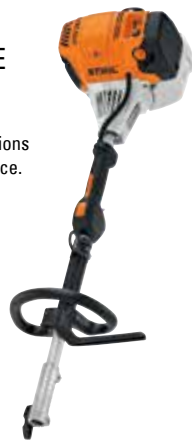

KM 131 R PETROL COMBI ENGINE

36.3cc • 1.4kW • 4.4kg

For professional applications requiring high performance.

NOW $985

KMA 80 R BATTERY COMBI ENGINE

36V • 3.1kg

Lightweight Battery CombiEngine with high torque for energy-efficient, low-noise working.

$915 | **$595**
KIT PRICE | TOOL ONLY

NEW