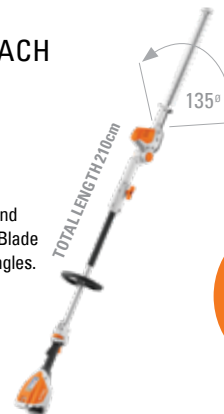

HLA 56 TOOL

SAVE $195

SHA 56 BATTERY VACUUM SHREDDER / BLOWER

36V • 510m³/h • 4.2kg (suction mode)
/ 3.2kg (blowing mode)
Run Time Up To 25 minutes**

Practical 2-in-1 tool for vacuuming up foliage and hedge cuttings as well as gathering leaves or paper into piles. Quieter than a petrol Blower, and converts easily from Vacuum Shredder to Blower - no tools required.

$735 **$445**
KIT PRICE TOOL ONLY

Kit includes tool,
AK 20 Battery and
AL 101 Charger

Easily converts from
a Blower to Vacuum
Shredder and back