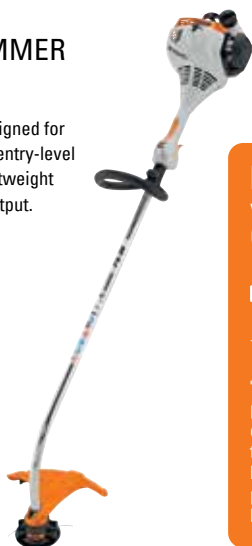

RACHEL K.
Verified Online Customer

I RECOMMEND THIS PRODUCT

★★★★★

"So happy we finally purchased a good quality machine. Easy to use and would highly recommend this product for around the house and Bach."

FSA 80 R BATTERY LINETRIMMER

36V • 4.9kg Without Battery
Run Time Up To 30-20 minutes* (Level 1-Level 2)

The most powerful Battery Linetrimmer in the STIHL AK System, offering very good cutting performance for mowing grass and trimming lawn edges in your home garden.

$965 | **$645**
KIT PRICE | TOOL ONLY

Kit includes tool, AK 30 Battery and AL 101 Charger

NEW

FSA 80 R TOOL

+

+

+

GET A FREE BATTERY

SAVE $225

FS 55 RC-E PETROL LINETRIMMER

with ErgoStart

0.75kW • 27.2cc • 4.4kg

Straight shaft and loop handle that improves comfort during large scale mowing jobs. Fitted with a time proven and reliable engine that won't let you down. Perfect for a discerning home user.

NOW **$395**